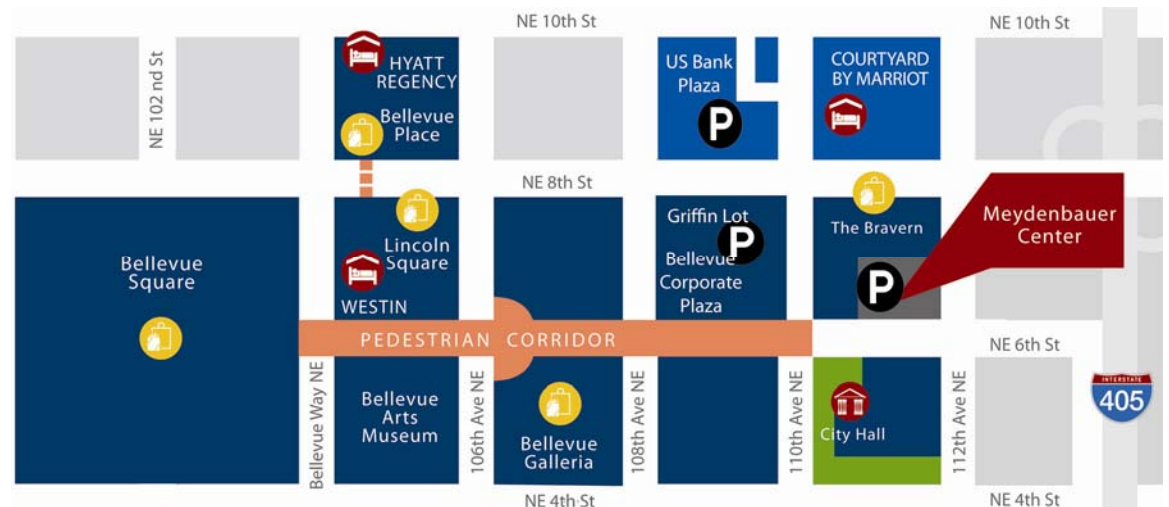

### Bellevue Corporate Plaza Garage

Located at NE 6<sup>th</sup> Street on 110<sup>th</sup> Avenue NE. This is the closest overflow lot to Meydenbauer Center. Proceed up the hill past Meydenbauer Center. Turn right at light, and left into parking structure.

### US Bank Plaza Center Garage

Located on the NW corner of NE 8<sup>th</sup> St. and 110<sup>th</sup> St. Proceed up the hill past Meydenbauer Center. Turn right at the light on 110<sup>th</sup> Ave NE, go one block and cross NE 8<sup>th</sup> Street and turn left into the garage from 110<sup>th</sup> Ave. NE.

Vehicles dropping off disabled guests can pull into the drive and drop off guests then continue through the Bravern garage and exit on NE 12<sup>th</sup>.

## DOWNTOWN BELLEVUE

Recommended Meydenbauer Event Parking.