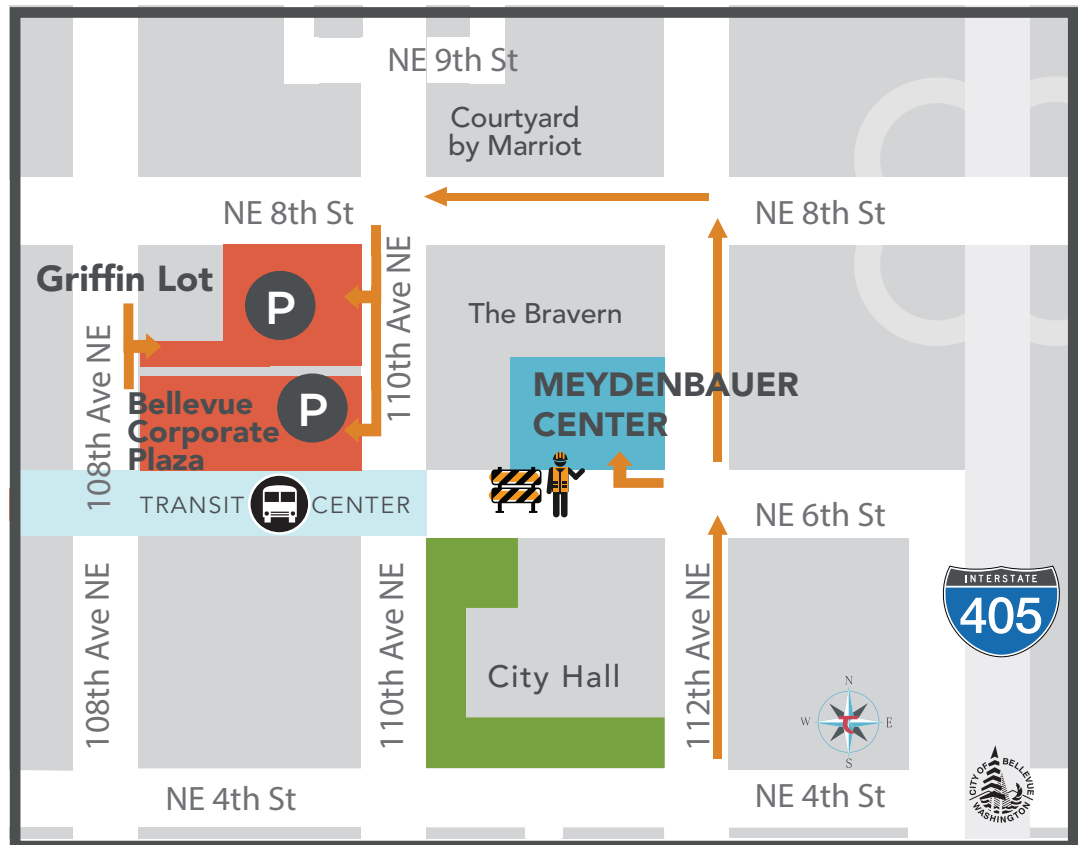

Driving Directions:

Meydenbauer Center and Nearby Parking

The most convenient off-ramp from I-405 is at NE 4th Street (Exit 13A). There is an HOV/Carpool exit at NE 6th Street from I-405 that exits directly to Meydenbauer Center.

Meydenbauer Center **P**
11100 NE 6th Street
Bellevue, WA 98004

The Griffin Lot **P**
10833 NE 8th Street
Bellevue, WA 98004

Bellevue Corporate Plaza **P**
600 110th Avenue NE
Bellevue, WA 98004

Map courtesy of City of Bellevue

- Meydenbauer Main Parking
- Nearby Additional Parking
- Saturday & Sunday Overflow Driving Directions

On Friday, July 27, traffic will be reduced to one lane just west of the Meydenbauer garage on NE 6th St. Flaggers will be directing traffic to help keep traffic moving.

On Saturday and Sunday, July 28 - 29, NE 6th St. will be closed west of the Meydenbauer garage entrance. Overflow parking will be accessible by continuing north on 112th Ave NE towards NE 8th St. Flaggers will be located on NE 6th St and 112th Ave NE to assist.